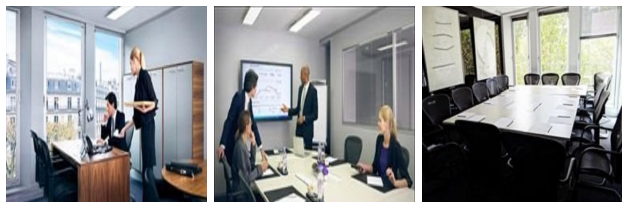

72 Rue du Faubourg Saint-Honoré, Paris Ile de France, France

View this office online at:

<https://www.newofficeeurope.com/details/serviced-offices-66-avenue-des-champs-elys-es-paris-ile-de-france>

Offering flexible and furnished offices, this business centre provides stylish accommodation with leases varying to suit your company needs. Offices and meeting rooms can be rented for half a day, a week or a month which is perfect for companies looking for occasional or short-term occupancy. The suites are light and well-equipped with high speed internet and AV equipment, which tenants can enjoy 24/7 access to. There is also a manned reception to welcome guests to your business while also providing telephone answering and administrative services.