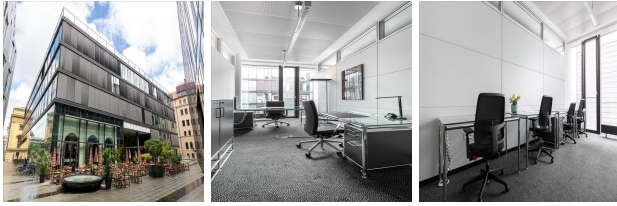

Maximilianstraße 13, Munich, Bayern, Germany

View this office online at:

<https://www.newofficeeurope.com/details/serviced-offices-maximilianstra-e-13-munich-bayern>

This business centre provides modern office space with 1 to 20 workstations with single offices, team offices and suites available for rent. Conference rooms and day offices are also available on site, and the centre is suitable for immediate occupation, allowing you to relocate your business with minimal disruption.

Transport links

- Nearest tube: Marienplatz
- Nearest railway station: Marienplatz City Center
- Nearest airport: Marienplatz

Key features

- 24 hour access
- Access to multiple centres nation-wide
- Administrative support
- Air conditioned
- AV equipment
- Business park setting
- Car parking spaces
- Carpets
- Cat 6 networking or higher
- Caterer services available
- Central heating
- Close to railway station
- Comfortable lounge
- Company signage
- Conference rooms
- Conference rooms
- Flexible contracts
- Furnished workspaces
- High-speed internet
- High-speed internet (dedicated)

- Hot desking
- IT support available
- Kitchen facilities
- Lift
- Meeting rooms
- Modern interiors
- Multilingual staff
- Near to subway / underground station
- Office cleaning service
- On-site management support
- Open plan workstations
- Photocopying available
- Postal facilities/mail handling
- Raised floors
- Reception staff
- Restaurant in the building
- Security system
- Suspended Ceilings
- Telephone answering service
- Town centre location
- Unbranded offices
- Video conference facilities
- Virtual office available
- Voicemail
- VOIP telephony
- WC (separate male & female)
- Wireless networking