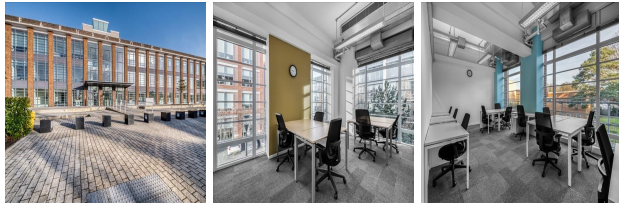

This wonderful, modern business centre is home to a great selection of serviced office accommodation, as well as meeting rooms, kitchen facilities, and comfortable lounge areas. Tenants benefit from a professional reception area and a team of staff on hand; all of the facilities required to run a successful business can be found on site, and offices are available on flexible terms.

## Key features

- 24 hour access
- Access to multiple centres nation-wide
- Access to multiple centres world-wide
- Business park setting
- Car parking spaces
- High-speed internet (dedicated)
- Modern interiors
- Reception staff
- Shower cubicles